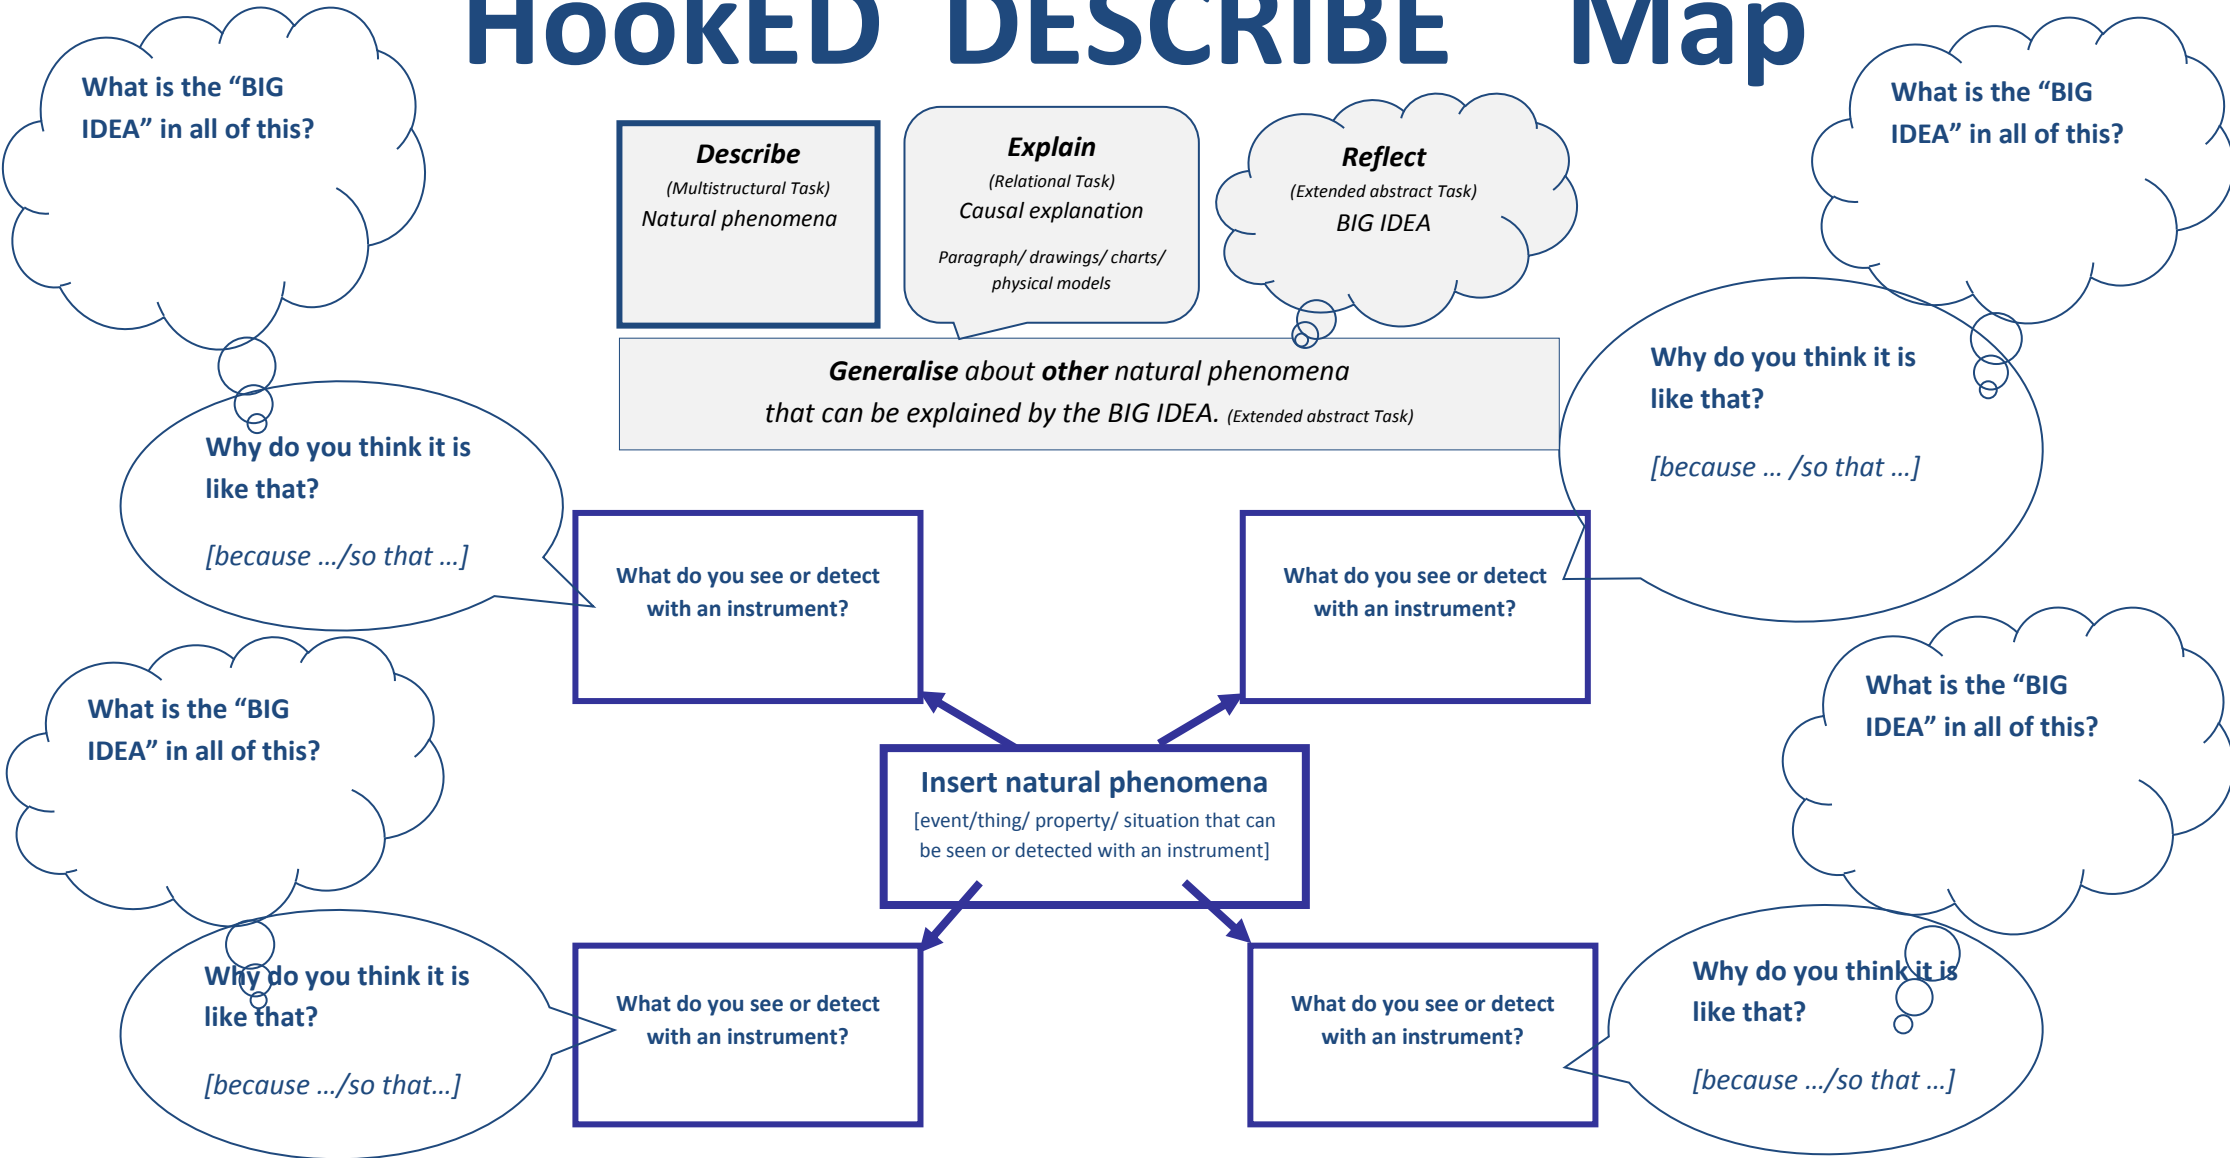

# HookED DESCRIBE<sup>++</sup> Map

**Overall what other natural phenomena can be explained by the BIG IDEA?**

*Overall I think [insert claim] because [insert reason] because [insert evidence].*

See Think Wonder Routine – Project Zero Visible Thinking.  
[http://pzweb.harvard.edu/vt/VisibleThinking\\_html\\_files/03\\_ThinkingRoutines/03\\_c\\_Core\\_routines/SeeThinkWonder/SeeThinkWonder\\_Routine.html](http://pzweb.harvard.edu/vt/VisibleThinking_html_files/03_ThinkingRoutines/03_c_Core_routines/SeeThinkWonder/SeeThinkWonder_Routine.html)